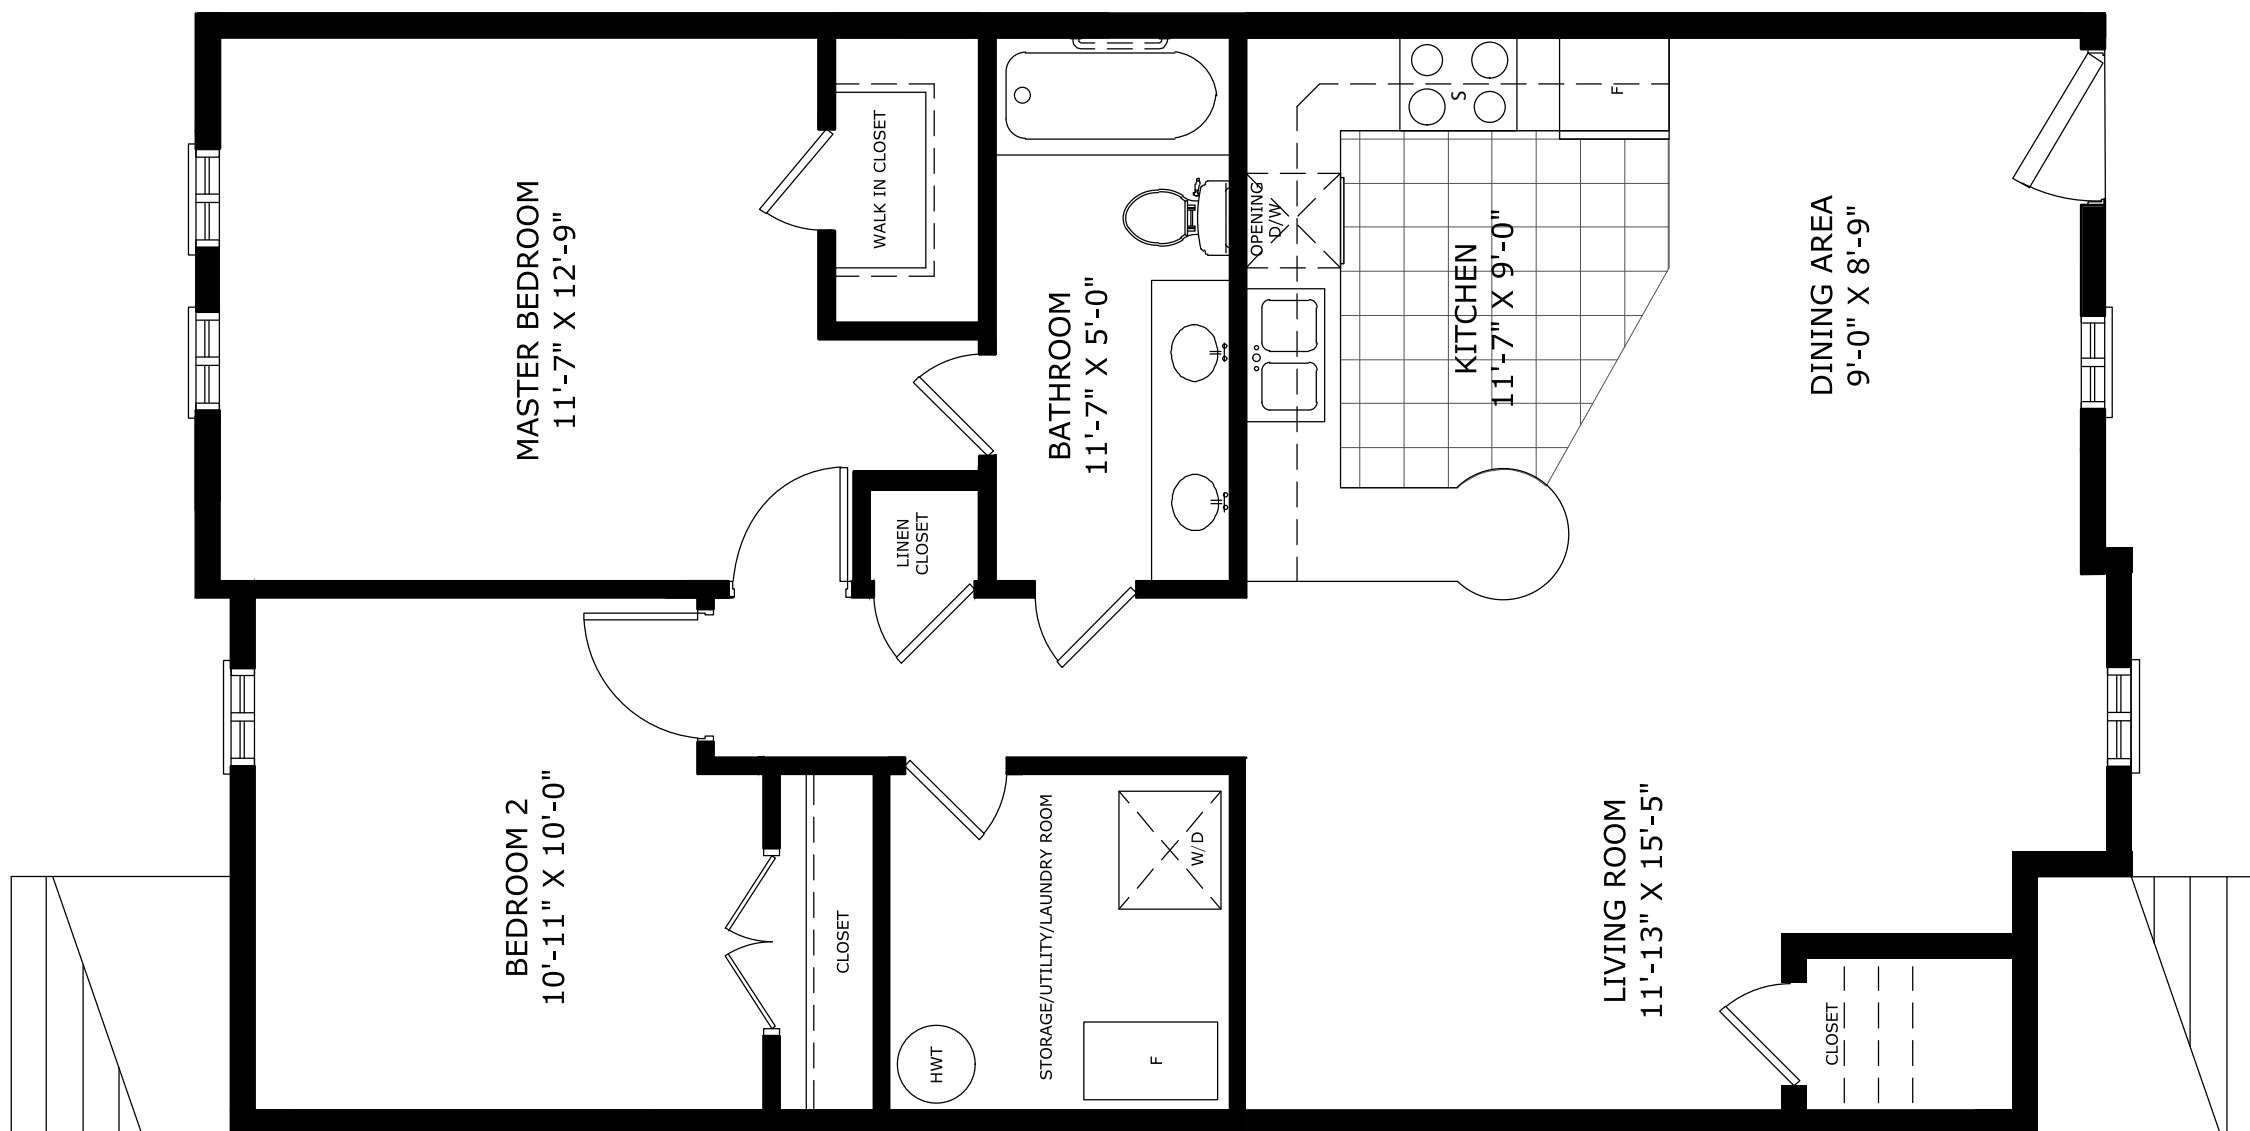

Mill Pond Villas

THE LOTUS A
Mid Unit Level One
942 sq ft

*The Lotus B is mirror image of The Lotus A